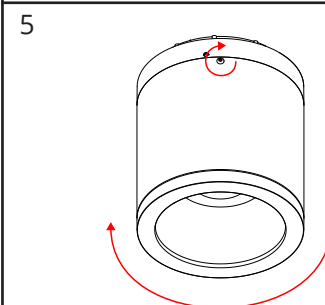

Rax Soft Surface IP65 150

220-240V~, 50/60Hz

3: Replaceable control gear by a professional

NO: Kan kun installeres og vedlikeholdes av en registrert installasjonsvirksomhet.
DK: Må kun installeres og vedlikeholdes af uddannet elektriker.
SE: Skall installeras och underhållas av behörig elektriker.
EN: Only to be installed and maintained by an authorized electrician.
FR: Doit être installé et maintenu par un électricien qualifié.
NL: Mag alleen geïnstalleerd en onderhouden worden door een bevoegde elektricien.
DE: Dieses Produkt darf nur durch autorisiertes Personal (z.B. Elektro-Installateur) angeschlossen, in Betrieb genommen und gewartet werden.
FI: Asentaa ja huoltaa saa vain valtuutettu sähköasentaja

NO: Skru av strømmen før montering.
DK: Sluk for strømmen inden montering.
SE: Stäng av strømmen innan montering.
EN: Turn off power before installing.
FR: Couper le courant avant l'installation.
NL: Stroom uitschakelen voor u het toestel installeert.
DE: Vor Installationsarbeiten den Strom abschalten.
FI: Sammuta virta ennen kytkemistä