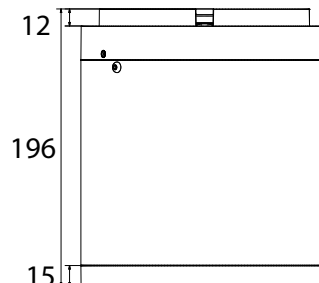

Rax Soft Surface IP65 150

220-240V~, 50/60Hz

3: Replaceable control gear by a professional

NO: Kan kun installeres og vedlikeholdes av en registrert installasjonsvirksomhet.
DK: Må kun installeres og vedlikeholdes af uddannet elektriker.
SE: Skall installeras och underhållas av behörig elektriker.
EN: Only to be installed and maintained by an authorized electrician.
FR: Doit être installé et maintenu par un électricien qualifié.
NL: Mag alleen geïnstalleerd en onderhouden worden door een bevoegde elektricien.
DE: Dieses Produkt darf nur durch autorisiertes Personal (z.B. Elektro-Installateur) angeschlossen, in Betrieb genommen und gewartet werden.
FI: Asentaa ja huoltaa saa vain valtuutettu sähköasentaja

NO: Skru av strømmen før montering.
DK: Sluk for strømmen inden montering.
SE: Stäng av strømmen innan montering.
EN: Turn off power before installing.
FR: Couper le courant avant l'installation.
NL: Stroom uitschakelen voor u het toestel installeert.
DE: Vor Installationsarbeiten den Strom abschalten.
FI: Sammuta virta ennen kytkemistä