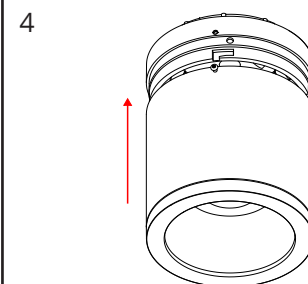

Rax Soft Surface IP65 150

220-240V~, 50/60Hz

3: Replaceable control gear by a professional

NO: Kan kun installeres og vedlikeholdes av en registrert installasjonsvirksomhet.
DK: Må kun installeres og vedlikeholdes af uddannet elektriker.
SE: Skall installeras och underhållas av behörig elektriker.
EN: Only to be installed and maintained by an authorized electrician.
FR: Doit être installé et maintenu par un électricien qualifié.
NL: Mag alleen geïnstalleerd en onderhouden worden door een bevoegde elektricien.
DE: Dieses Produkt darf nur durch autorisiertes Personal (z.B. Elektro-Installateur) angeschlossen, in Betrieb genommen und gewartet werden.
FI: Asentaa ja huoltaa saa vain valtuutettu sähköasentaja

NO: Skru av strømmen før montering.
DK: Sluk for strømmen inden montering.
SE: Stäng av strømmen innan montering.
EN: Turn off power before installing.
FR: Couper le courant avant l'installation.
NL: Stroom uitschakelen voor u het toestel installeert.
DE: Vor Installationsarbeiten den Strom abschalten.
FI: Sammuta virta ennen kytkemistä